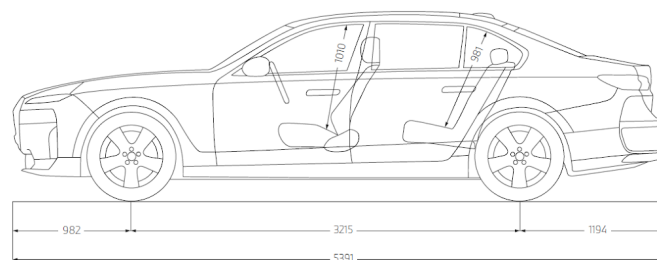

Standard specifications

Comfort and Interior Styling

Ambient Lighting	•	•
Automatic air conditioning – 4 zone with Nanoparticle filter	•	•
Automatic Doors	•	•
Comfort Access system	•	•
Doublespoke leather steering wheel	•	
M Leather steering wheel		•
Floor mats in velour	•	•
Glass application 'CraftedClarity' for interior elements	•	•
M headliner anthracite		•
Fine-wood trim ash grain grey-metallic open-pored	•	
Fine-wood trim 'Fineline' Black with metal effect high-gloss, M signature		•
Front seats electric adjustment with memory	•	•
Driver and front passenger backrest upper section adjustment (folding backrest), backrest width adjustment, seat depth adjustment		•
Multifunctional rear seats	•	•
Sky Lounge panoramic glass sunroof	•	•
Roller sunblinds for rear window and rear side windows	•	•
Soft-Close function for doors	•	•
Sustainable 'Veganza' upholstery in Black/Burgundy, Mocha, Cognac or Black	•	•
Automatic operation of trunk lid	•	•
Throughloading system	•	•

Communication and Infotainment

BMW Live Cockpit Professional	•	•
BMW Connected Package Professional	•	•
Bowers & Wilkins Diamond Surround Sound System	•	•
BMW Interaction Bar	•	•
BMW Natural Interaction with gesture control	•	•
BMW Touch Command	•	•
Wireless charging tray (front and rear)	•	•

Exterior dimensions (mm)

Legend • Standard

Equipment and actual specifications may vary from model shown and are subject to availability. Please contact your nearest authorized BMW Dealer for additional information.

BMW Financial Services Singapore Pte Ltd recommends financing solution plan with partner DBS Bank Ltd and BMW Comprehensive Motor Insurance, underwritten by Liberty Insurance Pte Ltd.