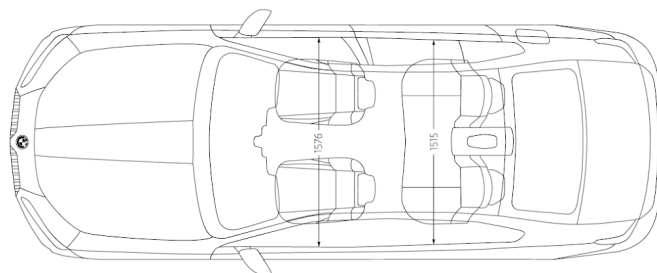

Standard specifications

Comfort and Interior Styling

Ambient Lighting	•	•
Automatic air conditioning – 4 zone with Nanoparticle filter	•	•
Automatic Doors	•	•
Comfort Access system	•	•
Doublespoke leather steering wheel	•	
M Leather steering wheel		•
Floor mats in velour	•	•
Glass application 'CraftedClarity' for interior elements	•	•
M headliner anthracite		•
Fine-wood trim ash grain grey-metallic open-pored	•	
Fine-wood trim 'Fineline' Black with metal effect high-gloss, M signature		•
Front seats electric adjustment with memory	•	•
Driver and front passenger backrest upper section adjustment (folding backrest), backrest width adjustment, seat depth adjustment		•
Multifunctional rear seats	•	•
Sky Lounge panoramic glass sunroof	•	•
Roller sunblinds for rear window and rear side windows	•	•
Soft-Close function for doors	•	•
Sustainable 'Veganza' upholstery in Black/Burgundy, Mocha, Cognac or Black	•	•
Automatic operation of trunk lid	•	•
Throughloading system	•	•

Communication and Infotainment

BMW Live Cockpit Professional	•	•
BMW Connected Package Professional	•	•
Bowers & Wilkins Diamond Surround Sound System	•	•
BMW Interaction Bar	•	•
BMW Natural Interaction with gesture control	•	•
BMW Touch Command	•	•
Wireless charging tray (front and rear)	•	•

Exterior dimensions (mm)

Legend • Standard

Equipment and actual specifications may vary from model shown and are subject to availability. Please contact your nearest authorized BMW Dealer for additional information.

BMW Financial Services Singapore Pte Ltd recommends financing solution plan with partner DBS Bank Ltd and BMW Comprehensive Motor Insurance, underwritten by Liberty Insurance Pte Ltd.