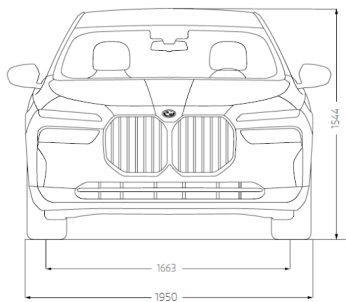

Standard specifications

Comfort and Interior Styling

Ambient Lighting	•	•
Automatic air conditioning – 4 zone with Nanoparticle filter	•	•
Automatic Doors	•	•
Comfort Access system	•	•
Doublespoke leather steering wheel	•	
M Leather steering wheel		•
Floor mats in velour	•	•
Glass application 'CraftedClarity' for interior elements	•	•
M headliner anthracite		•
Fine-wood trim ash grain grey-metallic open-pored	•	
Fine-wood trim 'Fineline' Black with metal effect high-gloss, M signature		•
Front seats electric adjustment with memory	•	•
Driver and front passenger backrest upper section adjustment (folding backrest), backrest width adjustment, seat depth adjustment		•
Multifunctional rear seats	•	•
Sky Lounge panoramic glass sunroof	•	•
Roller sunblinds for rear window and rear side windows	•	•
Soft-Close function for doors	•	•
Sustainable 'Veganza' upholstery in Black/Burgundy, Mocha, Cognac or Black	•	•
Automatic operation of trunk lid	•	•
Throughloading system	•	•

Communication and Infotainment

BMW Live Cockpit Professional	•	•
BMW Connected Package Professional	•	•
Bowers & Wilkins Diamond Surround Sound System	•	•
BMW Interaction Bar	•	•
BMW Natural Interaction with gesture control	•	•
BMW Touch Command	•	•
Wireless charging tray (front and rear)	•	•

Exterior dimensions (mm)

Legend • Standard

Equipment and actual specifications may vary from model shown and are subject to availability. Please contact your nearest authorized BMW Dealer for additional information.

BMW Financial Services Singapore Pte Ltd recommends financing solution plan with partner DBS Bank Ltd and BMW Comprehensive Motor Insurance, underwritten by Liberty Insurance Pte Ltd.