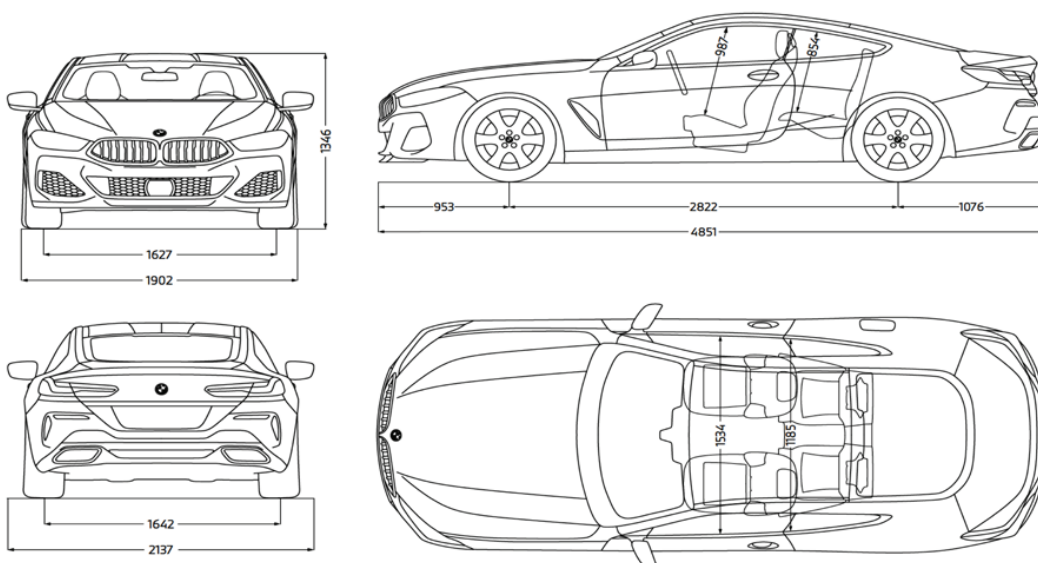

Standard specifications

	840i M Sport
Comfort and interior styling	
Comfort access system including BMW Digital Key	•
Electric seat adjustment with memory function	•
Floor mats in velour	•
Glass application 'CraftedClarity' for interior elements	•
BMW Individual fine-wood trim Ash black silver effect high-gloss	•
Instrument panel and door upper trim panels in Nappa leather	•
M entry sills	•
M headliner Anthracite	•
M Leather steering wheel	•
M-specific pedals	•
Multifunctional seats for driver and front passenger	•
Soft-Close function for doors	•
BMW Individual extended leather trim 'Merino' upholstery	•
Automatic operation of trunk lid	•
Through-loading system	•
Automatic 2-zone air conditioning with microfilter and active carbon filter	•
Communication and infotainment	
BMW Display Key	•
BMW Live Cockpit Professional	•
BMW Connected Package Professional	•
Harman Kardon surround sound system	•
Telephony with wireless charging	•
Exterior styling	
M Aerodynamics package	•
M high-gloss Shadow Line	•
20" Double-spoke style 894 M Bicolour M Light alloy wheels	•
Ambient lighting with dynamic function	•

Exterior dimensions (mm)

Legend • Standard

BMW Financial Services Singapore Pte Ltd recommends financing solution plan with partner DBS Bank Ltd and BMW Comprehensive Motor Insurance, underwritten by Liberty Insurance Pte Ltd.