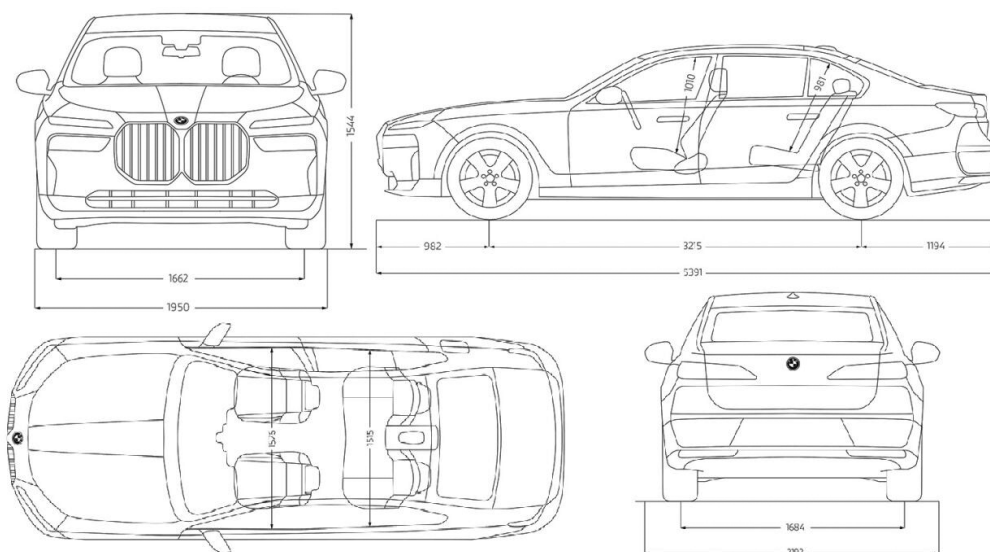

Standard specifications

Comfort and Interior Styling		
Ambient Lighting	•	•
Automatic air conditioning – 4 zone with Nanoparticle filter	•	•
Automatic Doors	•	•
Comfort Access system	•	•
Doublespoke leather steering wheel	•	
M Leather steering wheel		•
Floor mats in velour	•	•
Glass application 'CraftedClarity' for interior elements	•	•
M headliner anthracite		•
Fine-wood trim ash grain grey-metallic open-pored	•	
Fine-wood trim 'Fineline' Black with metal effect high-gloss, M signature		•
Front seats electric adjustment with memory	•	•
Driver and front passenger backrest upper section adjustment (folding backrest), backrest width adjustment, seat depth adjustment		•
Multifunctional rear seats	•	•
Sky Lounge panoramic glass sunroof	•	•
Roller sunblinds for rear window and rear side windows	•	•
Soft-Close function for doors	•	•
Sustainable 'Veganza' upholstery in Black/Burgundy, Mocha, Cognac or Black	•	•
Automatic operation of trunk lid	•	•
Throughloading system	•	•
Communication and Infotainment		
BMW Live Cockpit Professional	•	•
BMW Connected Package Professional	•	•
Bowers & Wilkins Diamond Surround Sound System	•	•
BMW Interaction Bar	•	•
BMW Natural Interaction with gesture control	•	•
BMW Touch Command	•	•
Wireless charging tray (front and rear)	•	•
Charging		
AC charging up to 11 kW	•	•
DC charging up to 195 kW	•	•

Exterior dimensions (mm)

Legend • Standard

Equipment and actual specifications may vary from model shown and are subject to availability. Please contact your nearest authorized BMW Dealer for additional information.

BMW Financial Services Singapore Pte Ltd recommends financing solution plan with partner DBS Bank Ltd and BMW Comprehensive Motor Insurance, underwritten by Liberty Insurance Pte Ltd.