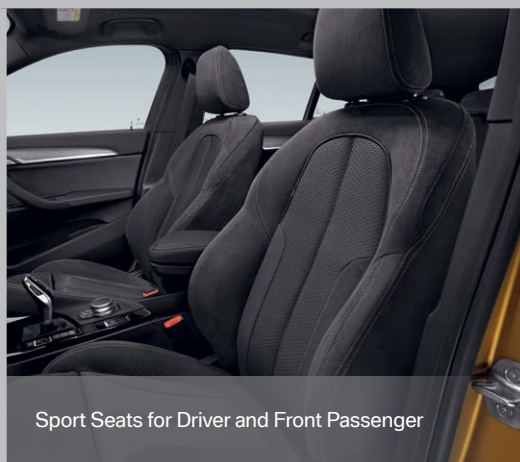

Sheer  
Driving Pleasure

# THE X2

LED Headlights with Extended Content

Sport Seats for Driver and Front Passenger

7-Speed Steptronic Sport Transmission with Double Clutch