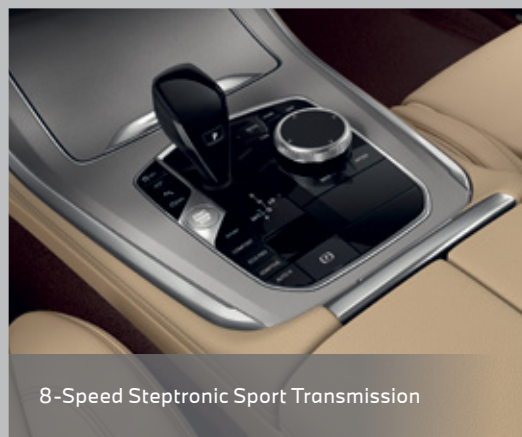

Sheer Driving **Pleasure**

THE X5

BMW Live Cockpit Professional with Navigation

8-Speed Steptronic Sport Transmission

Automatic air conditioning with 4-zone control

Technical Data

Technology, Engine and Performance	X5 xDrive40i xLine	X5 xDrive40i M Sport
Engine Type / Cylinder	Inline / 6	Inline / 6
Effective Displacement (cm³)	2,998	2,998
Nom Power Output / Engine Speed (kW(hp*)/rpm)	245 (333) / 5,500-6,250	245 (333) / 5,500-6,250
Max Torque / Engine Speed (Nm/rpm)	450 / 1,600-4,800	450 / 1,600-4,800
Acceleration 0-100km / h(s)	5.9	5.9
Top Speed (km/h)	243	243
BMW 48V Mild Hybrid Technology (kW(hp))	8 (11)	8 (11)
Fuel Consumption, combined (ltr/100km)	10.7	10.7
VES Band	C2	C2
Standard Specifications		
Safety, Drive and Transmission		
Adaptive 2-axle air suspension	•	•
BMW Head-Up Display	◦	•
BMW xDrive with Hill Descent Control	•	•
Driving Assistant (incl Lane Departure Warning, Lane Change Warning and front collision warning with brake intervention, crossing traffic warning rear, rear collision prevention and Speed Limit Info)	•	•
Cruise control with braking function	•	•
Adaptive LED Headlights with High-beam assistant	•	•
M Sport brake	◦	•
Run flat tyres	•	•
Steptronic Sport transmission with gearshift paddles (8-speed)	•	•
Tyre pressure indicator	•	•
Warning triangle with first-aid kit	•	•
Exterior Design		
Aluminium running board	•	-
BMW Individual Exterior Line Aluminium satinated	•	◦
M high-gloss Shadow Line	◦	•
M roof rails high-gloss Shadow Line	◦	•
Light alloy wheels	20" V-spoke style 738 Bicolour with mixed tyres	21" M Y-spoke 741 M Bicolour with mixed tyres
M Aerodynamics package	-	•
Roof rails Aluminium satinated	•	◦
Comfort and Interior Design		
Ambient light	•	•
Automatic air conditioning with 4-zone control	•	•
M headliner anthracite	◦	•
Comfort access system with contactless opening and closing of tailgate	•	•
Floor mats in velour	•	•
Instrument panel in Sensatec	•	•
Interior trim finishers	Aluminium 'Mesheffect' dark	Aluminium Tetragon
Luggage-compartment package	•	•
M Leather steering wheel, multifunction	-	•
Multifunction Sport Leather steering wheel	•	-
Soft close function for doors	•	•
Sport seats for driver and front passenger, electrically adjustable with memory	•	•
Upholstery	Leather 'Vernasca' design-perforated	Leather 'Vernasca' design-perforated
Functional Equipment		
3 rd row seats	•	•
Automatic operation of tailgate	•	•
Automatic Start/Stop function	•	•
BMW Digital Key	•	•
BMW Display Key	•	•
BMW Live Cockpit Professional consisting of a fully digital 12.3" instrument display and a high-resolution 12.3" Control Display with Navigation function	•	•
BMW Gesture Control	•	•
Expanded exterior mirror package	•	•
Parking Assistant Plus (includes Reversing Assistant, Surround View, Remote 3D view)	•	•
Rain sensor & automatic driving lights control	•	•
Travel & Comfort System	•	•
Infotainment and Communication		
BMW Connected Package Professional - Concierge Services, Intelligent emergency call, Real Time Traffic Information, Remote Services, TeleServices, Intelligent Personal Assistant, Remote Software Upgrade, lifetime Apple CarPlay and Android Auto	•	•
HiFi loudspeaker system	•	•
Enhanced telephony with extended smartphone connectivity	•	•