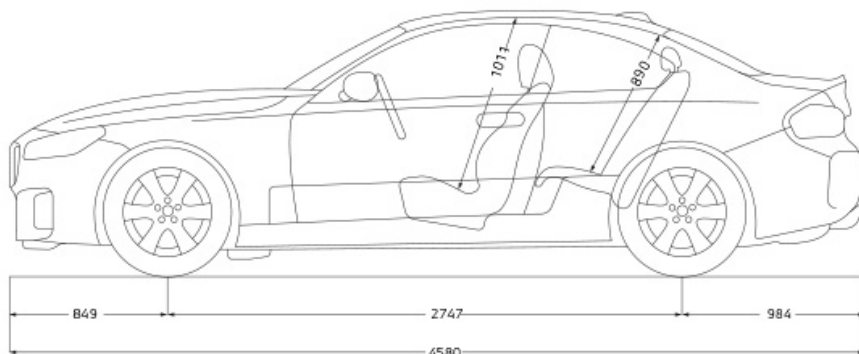

Standard specifications

Comfort and Interior Styling

Ambient lighting	•
Automatic air conditioning with 3-zone control	•
M headliner anthracite	•
Comfort access system	•
M Interior trim finishers 'Carbon Fibre'	•
M seat belts	•
Seat adjustment, electric, with memory	•
Leather 'Vernasca' upholstery	•
M Sport seats with lumbar support for driver and front passenger	•
Storage compartment package	•
Through-loading system	•

Exterior Styling

19"/ 20" M light alloy wheels Double-spoke style 930 M with mixed tyres	•
M high-gloss Shadow Line with extended contents	•
M Lights Shadowline	•
M Carbon Roof	•

Exterior dimensions (mm)

Legend • Standard

Equipment and actual specifications may vary from model shown and are subject to availability. Please contact your nearest authorized BMW Dealer for additional information.

BMW Financial Services Singapore Pte Ltd recommends financing solution plan with partner DBS Bank Ltd and BMW Comprehensive Motor Insurance, underwritten by Liberty Insurance Pte Ltd.