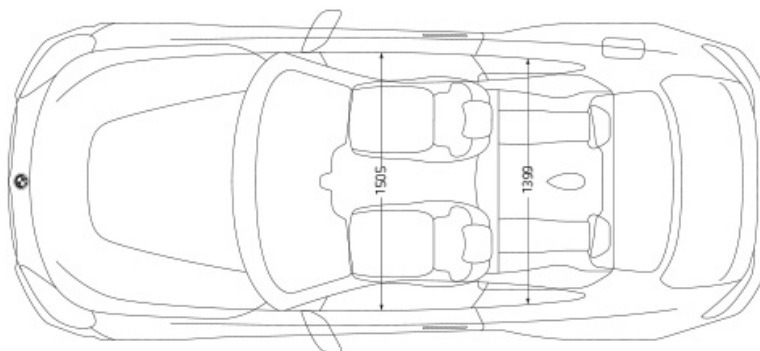

Standard specifications

Comfort and Interior Styling

Ambient lighting	•
Automatic air conditioning with 3-zone control	•
M headliner anthracite	•
Comfort access system	•
M Interior trim finishers 'Carbon Fibre'	•
M seat belts	•
Seat adjustment, electric, with memory	•
Leather 'Vernasca' upholstery	•
M Sport seats with lumbar support for driver and front passenger	•
Storage compartment package	•
Through-loading system	•

Exterior Styling

19"/ 20" M light alloy wheels Double-spoke style 930 M with mixed tyres	•
M high-gloss Shadow Line with extended contents	•
M Lights Shadowline	•
M Carbon Roof	•

Exterior dimensions (mm)

Legend • Standard

Equipment and actual specifications may vary from model shown and are subject to availability. Please contact your nearest authorized BMW Dealer for additional information.

BMW Financial Services Singapore Pte Ltd recommends financing solution plan with partner DBS Bank Ltd and BMW Comprehensive Motor Insurance, underwritten by Liberty Insurance Pte Ltd.