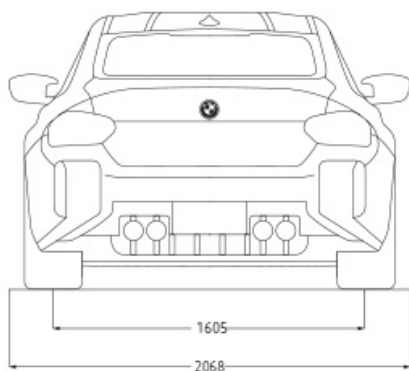

Standard specifications

Comfort and Interior Styling

Ambient lighting	•
Automatic air conditioning with 3-zone control	•
M headliner anthracite	•
Comfort access system	•
M Interior trim finishers 'Carbon Fibre'	•
M seat belts	•
Seat adjustment, electric, with memory	•
Leather 'Vernasca' upholstery	•
M Sport seats with lumbar support for driver and front passenger	•
Storage compartment package	•
Through-loading system	•

Exterior Styling

19"/ 20" M light alloy wheels Double-spoke style 930 M with mixed tyres	•
M high-gloss Shadow Line with extended contents	•
M Lights Shadowline	•
M Carbon Roof	•

Exterior dimensions (mm)

Legend • Standard

Equipment and actual specifications may vary from model shown and are subject to availability. Please contact your nearest authorized BMW Dealer for additional information.

BMW Financial Services Singapore Pte Ltd recommends financing solution plan with partner DBS Bank Ltd and BMW Comprehensive Motor Insurance, underwritten by Liberty Insurance Pte Ltd.