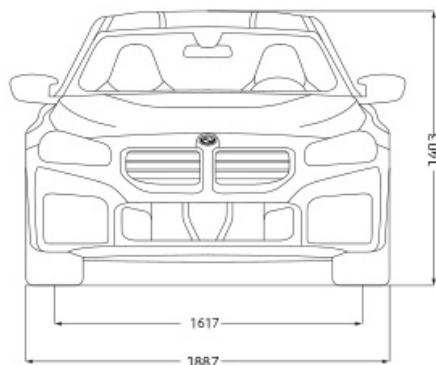

Standard specifications

Comfort and Interior Styling

Ambient lighting	•
Automatic air conditioning with 3-zone control	•
M headliner anthracite	•
Comfort access system	•
M Interior trim finishers 'Carbon Fibre'	•
M seat belts	•
Seat adjustment, electric, with memory	•
Leather 'Vernasca' upholstery	•
M Sport seats with lumbar support for driver and front passenger	•
Storage compartment package	•
Through-loading system	•

Exterior Styling

19"/ 20" M light alloy wheels Double-spoke style 930 M with mixed tyres	•
M high-gloss Shadow Line with extended contents	•
M Lights Shadowline	•
M Carbon Roof	•

Exterior dimensions (mm)

Legend • Standard

Equipment and actual specifications may vary from model shown and are subject to availability. Please contact your nearest authorized BMW Dealer for additional information.

BMW Financial Services Singapore Pte Ltd recommends financing solution plan with partner DBS Bank Ltd and BMW Comprehensive Motor Insurance, underwritten by Liberty Insurance Pte Ltd.