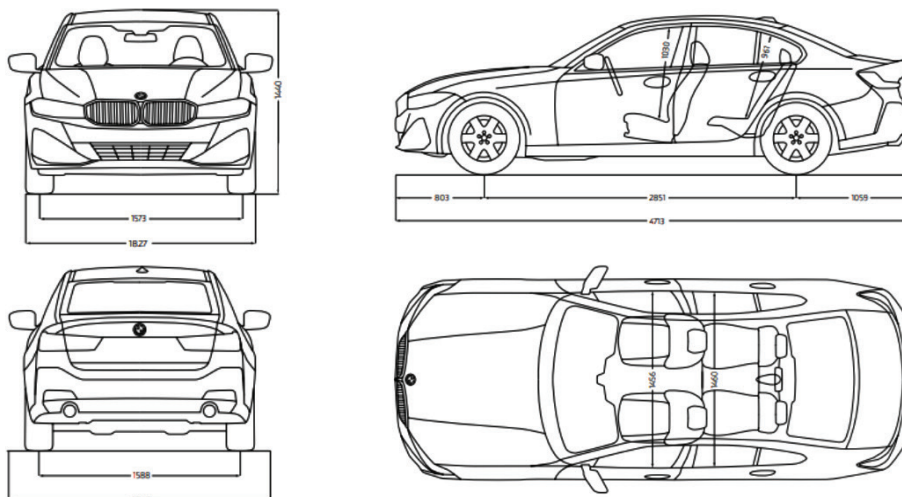

Standard specifications

	318i	318i M Sport	M340i xDrive
Comfort and interior styling			
Ambient lighting	•	•	•
Automatic air conditioning with 3-zone control	•	•	•
M headliner anthracite		•	•
Comfort access system	•	•	•
Floor mats in velour	•	•	•
Galvanic embellisher for controls			•
Instrument Panel in Sensatec			•
Interior trim finishers Black high-gloss	•		
Interior trim finishers Aluminium 'Mesheffect'		•	
Aluminium Rhombicle Anthracite M interior trim			•
Sport leather steering wheel	•		
M leather steering wheel		•	•
Seat adjustment, electric, with memory	•	•	
Sport seats for driver and front passenger	•	•	•
Sensatec perforated Upholstery	•	•	
Leather 'Vernasca' Upholstery			•
Automatic operation of boot lid	•	•	•
Storage compartment package	•	•	•
Through-loading system	•	•	•
Communication and infotainment			
BMW Live Cockpit Plus with Curved Display	•	•	
BMW Live Cockpit Plus with Curved Display and Head-up Display			•
Wireless charging tray	•	•	•
HiFi Loudspeaker System	•	•	
Harman Kardon surround sound system			•
Exterior styling			
18" light alloy wheels V-spoke style 780 Bicolour	•		
18" M light alloy wheels Double-spoke style 848 M Bicolour		•	
19" M light alloy wheels Double spoke 792 M Bicolour Jet Black			•
Runflat tyres			•
Tyre repair kit	•	•	
M Aerodynamics Package		•	•
M high-gloss Shadow Line	•	•	•
M rear Gurney in Body Colour			•

Exterior dimensions (mm)

Legend • Standard

Equipment and actual specifications may vary from model shown and are subject to availability. Please contact your nearest authorized BMW Dealer for additional information.

BMW Financial Services Singapore Pte Ltd recommends financing solution plan with partner DBS Bank Ltd and BMW Comprehensive Motor Insurance, underwritten by Liberty Insurance Pte Ltd.