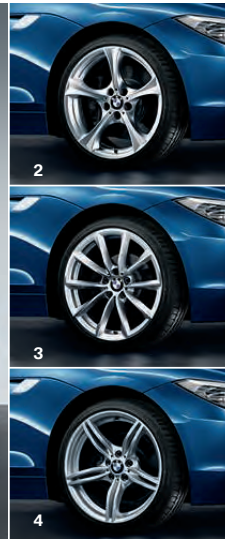

10 BMW Portable navigation system

The optimum combination of high functionality and sophisticated design. With no visible cables and secure fastening, the BMW Portable navigation system integrates with aesthetic perfection into your car. Navigation information is delivered through the car's loudspeakers. Available either in an ultra-slim design or with real-time traffic information functionality.

➤ For more information on BMW Portable navigation systems and the latest accessories that go with them, see the Accessories section of the BMW website.

11 Click-on rear carrier system for bicycles/e-bikes

Complies with the highest functional safety standards and tested according to exacting BMW quality criteria. The folding system uses an innovative **click-on** function and can be installed quickly and easily. A fixed adapter must be installed on the vehicle. For carrying up to two bicycles/e-bikes. An optional ramp for easier loading is also available. The carrier pivots down to allow tailgate access and, along with the bicycles, is secured against theft.

11 Rod antenna, Sport

A desirable, easy to mount detail that emphasises the sporting character of your BMW Z4. Shortened by 305mm, the 105mm long antenna provides excellent reception.